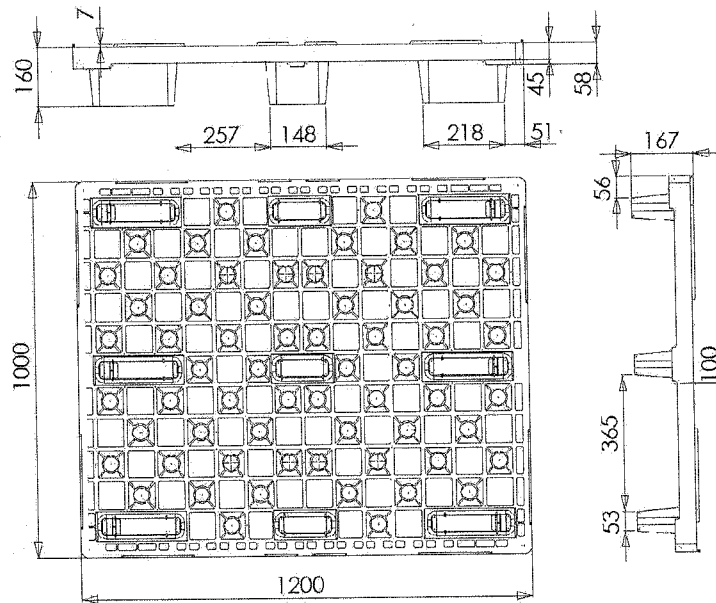

# Export pallet (Light) ONE WAY 1000 x 1200

Nestable  
Article ref: SF 1000 L

## Technical drawing

## Technical datasheet

<b>Description:</b>	The Smartflow pallet is moulded in one part.
<b>Dimensions:</b>	Length 1200 mm / Width: 1000 mm / Height: without runner: 160 mm, with runners: 187 mm
<b>Options:</b>	Extra rims (7 mm) give more stability to your load.
<b>Weight:</b>	6,7 kg (without runners) / 8,8 kg (with runners)
<b>Material:</b>	HDPE recycled or virgin
<b>Mechanical resistance:</b>	Static: 2000 kg / Dynamic: 1000 kg * / Rack : N
<b>Hygiene:</b>	Easy to clean due to open structure. The pallet doesn't absorb any liquids.